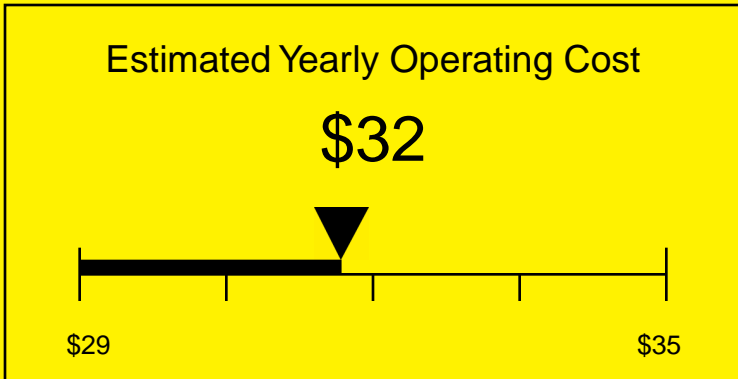

# ENERGYGUIDE

FREEZER  
Defrost: Manual

FS408BLDPLADA  
2.8 Cubic Feet

Compare the energy use of this product with others  
before you buy

Your cost will depend on your utility rates

Based on a 2007 U.S. Government national average cost of 10.65 cents per kWh for electricity. Your actual operating cost will vary depending on your local utility rates and your use of the product.