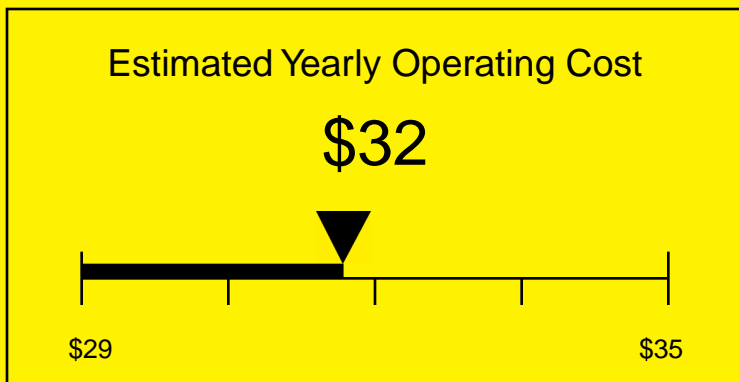

ENERGYGUIDE

FREEZER
Defrost: Manual

FS408BLBIFRADA
2.8 Cubic Feet

Compare the energy use of this product with others
before you buy

Your cost will depend on your utility rates

Based on a 2007 U.S. Government national average cost of 10.65 cents per kWh for electricity. Your actual operating cost will vary depending on your local utility rates and your use of the product.