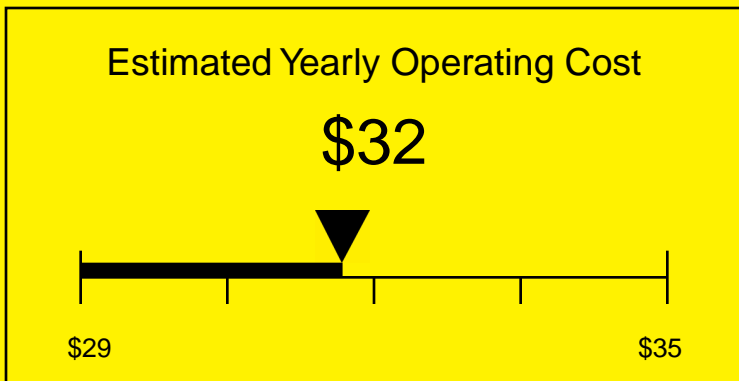

# ENERGYGUIDE

FREEZER  
Defrost: Manual

FS408BLBIDPLADA  
2.8 Cubic Feet

Compare the energy use of this product with others  
before you buy

Your cost will depend on your utility rates

Based on a 2007 U.S. Government national average cost of 10.65 cents per kWh for electricity. Your actual operating cost will vary depending on your local utility rates and your use of the product.