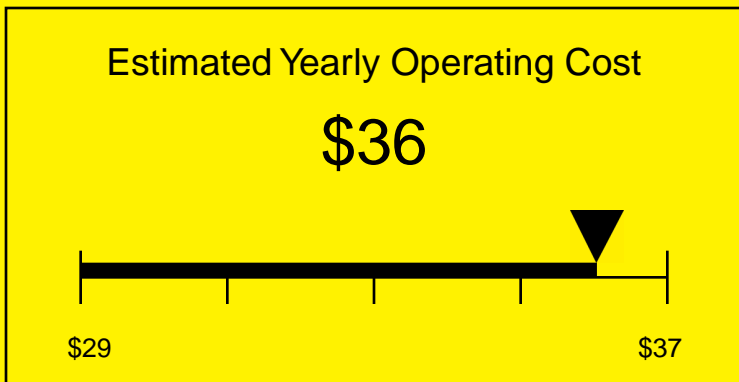

ENERGYGUIDE

REFRIGERATOR-FREEZER
Defrost: Manual

CM411LBI7SSHV
4.1 Cubic Feet

Compare the energy use of this product with others
before you buy

Your cost will depend on your utility rates

Based on a 2007 U.S. Government national average cost of 10.65 cents per kWh for electricity. Your actual operating cost will vary depending on your local utility rates and your use of the product.