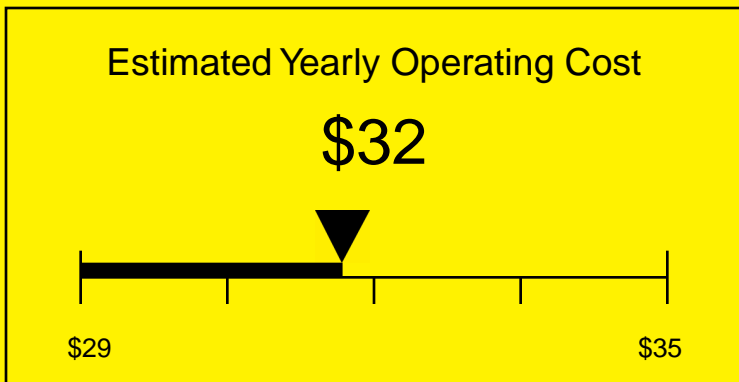

ENERGYGUIDE

FREEZER
Defrost: Manual

FS408BL7SSTBADA
2.8 Cubic Feet

Compare the energy use of this product with others
before you buy

Your cost will depend on your utility rates

Based on a 2007 U.S. Government national average cost of 10.65 cents per kWh for electricity. Your actual operating cost will vary depending on your local utility rates and your use of the product.