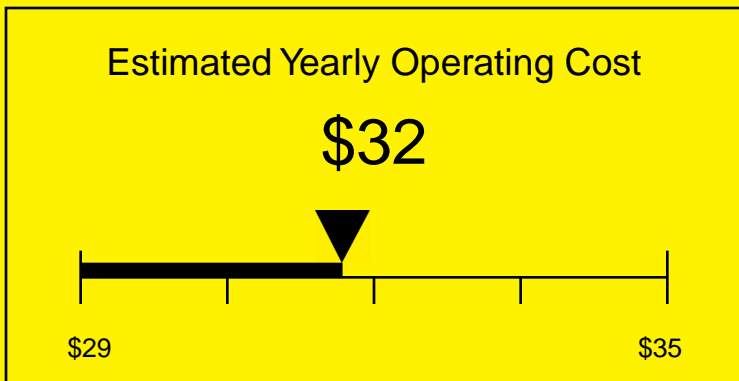

ENERGYGUIDE

FREEZER
Defrost: Manual

FS408BL7SSTB
2.8 Cubic Feet

Compare the energy use of this product with others
before you buy

Your cost will depend on your utility rates

Based on a 2007 U.S. Government national average cost of 10.65 cents per kWh for electricity. Your actual operating cost will vary depending on your local utility rates and your use of the product.