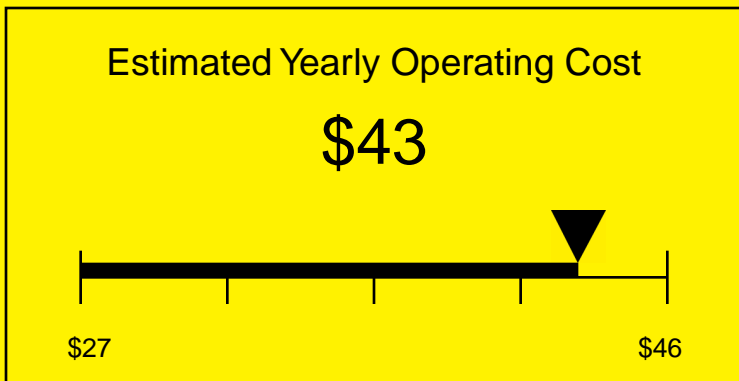

ENERGYGUIDE

REFRIGERATOR
Defrost: Automatic

FF7LCSSADA
5.5 Cubic Feet

Compare the energy use of this product with others
before you buy

Your cost will depend on your utility rates

Based on a 2007 U.S. Government national average cost of 10.65 cents per kWh for electricity. Your actual operating cost will vary depending on your local utility rates and your use of the product.