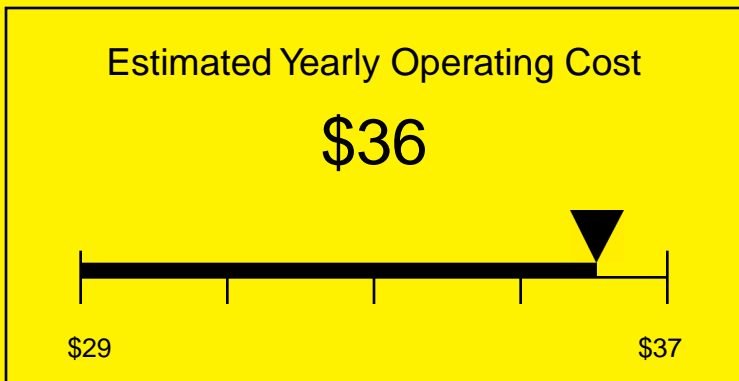

ENERGYGUIDE

REFRIGERATOR-FREEZER
Defrost: Manual

CM411LBI7SSH
4.1 Cubic Feet

Compare the energy use of this product with others
before you buy

Your cost will depend on your utility rates

Based on a 2007 U.S. Government national average cost of 10.65 cents per kWh for electricity. Your actual operating cost will vary depending on your local utility rates and your use of the product.