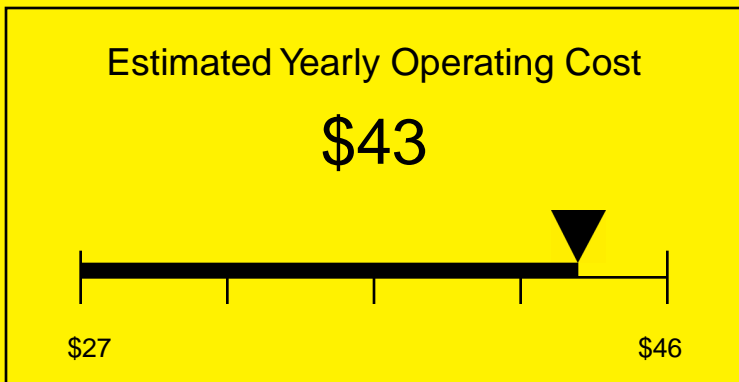

ENERGYGUIDE

REFRIGERATOR
Defrost: Automatic

FF7LBLSSHVADA
5.5 Cubic Feet

Compare the energy use of this product with others
before you buy

Your cost will depend on your utility rates

Based on a 2007 U.S. Government national average cost of 10.65 cents per kWh for electricity. Your actual operating cost will vary depending on your local utility rates and your use of the product.