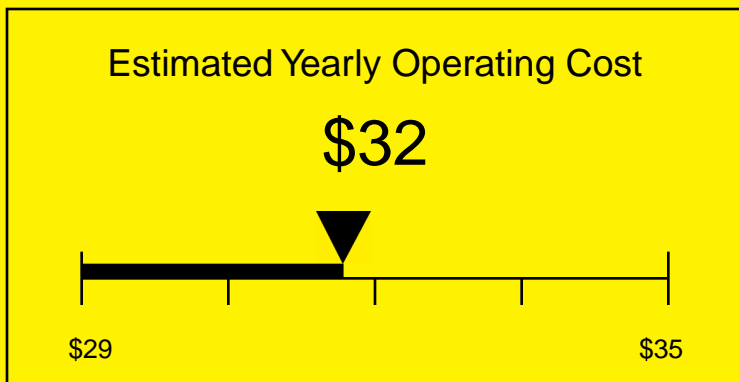

ENERGYGUIDE

FREEZER
Defrost: Manual

FS408BL7SSHV
2.8 Cubic Feet

Compare the energy use of this product with others
before you buy

Your cost will depend on your utility rates

Based on a 2007 U.S. Government national average cost of 10.65 cents per kWh for electricity. Your actual operating cost will vary depending on your local utility rates and your use of the product.