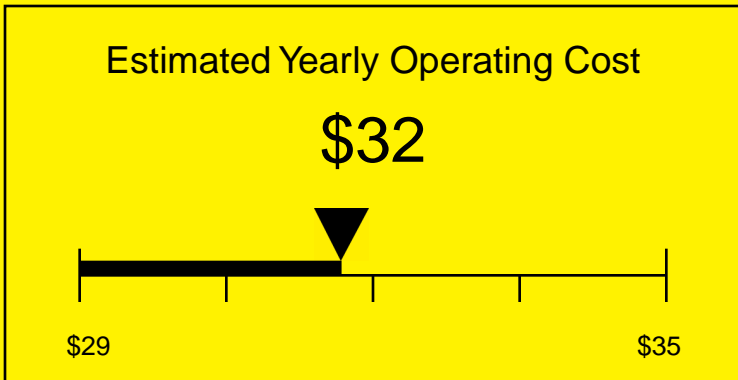

# ENERGYGUIDE

REFRIGERATOR  
Defrost: Manual

FS408BL7SSHHADA  
2.8 Cubic Feet

Compare the energy use of this product with others  
before you buy

Your cost will depend on your utility rates

Based on a 2007 U.S. Government national average cost of 10.65 cents per kWh for electricity. Your actual operating cost will vary depending on your local utility rates and your use of the product.