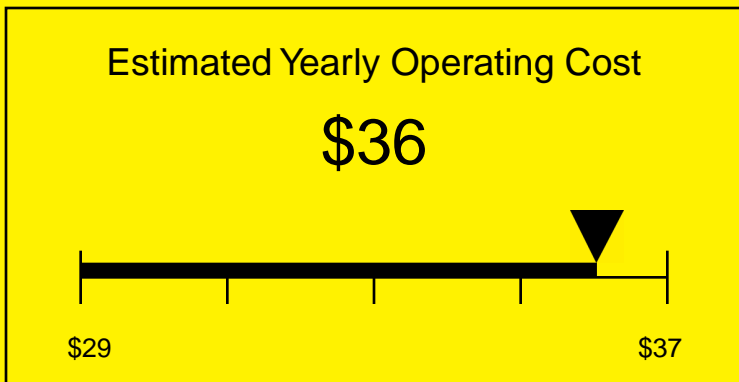

ENERGYGUIDE

REFRIGERATOR-FREEZER
Defrost: Manual

CM411LBI7IF
4.1 Cubic Feet

Compare the energy use of this product with others
before you buy

Your cost will depend on your utility rates

Based on a 2007 U.S. Government national average cost of 10.65 cents per kWh for electricity. Your actual operating cost will vary depending on your local utility rates and your use of the product.