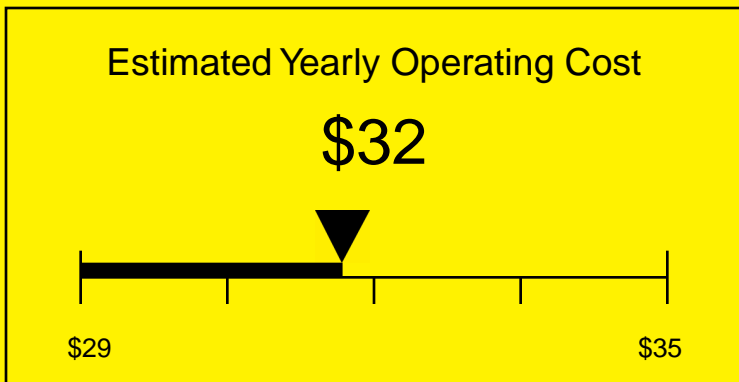

# ENERGYGUIDE

FREEZER  
Defrost: Manual

FS408BL7SSHH  
2.8 Cubic Feet

Compare the energy use of this product with others  
before you buy

Your cost will depend on your utility rates

Based on a 2007 U.S. Government national average cost of 10.65 cents per kWh for electricity. Your actual operating cost will vary depending on your local utility rates and your use of the product.