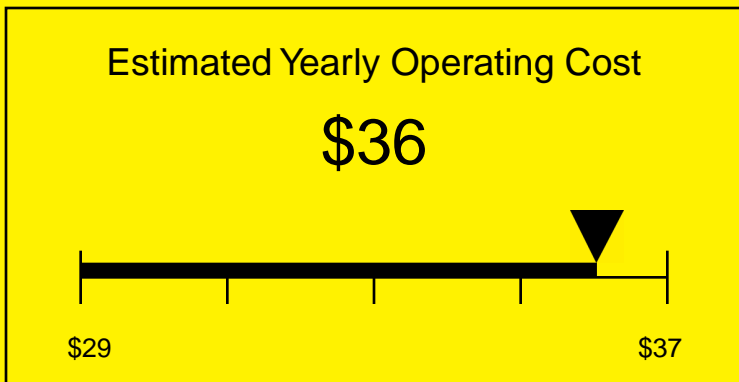

ENERGYGUIDE

REFRIGERATOR-FREEZER
Defrost: Manual

CM411LBI7FR
4.1 Cubic Feet

Compare the energy use of this product with others
before you buy

Your cost will depend on your utility rates

Based on a 2007 U.S. Government national average cost of 10.65 cents per kWh for electricity. Your actual operating cost will vary depending on your local utility rates and your use of the product.