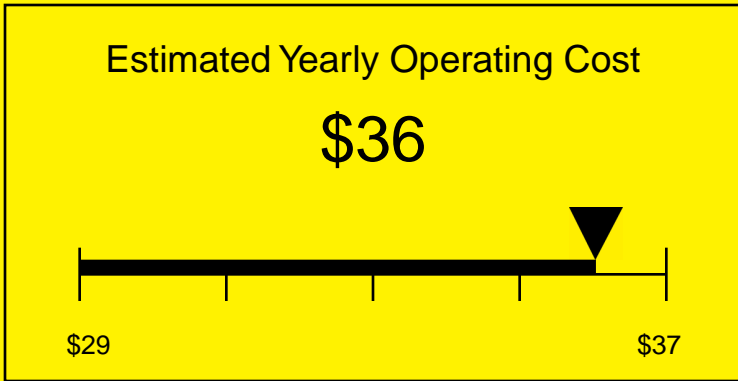

# ENERGYGUIDE

REFRIGERATOR-FREEZER  
Defrost: Manual

CM411LBI7  
4.1 Cubic Feet

Compare the energy use of this product with others  
before you buy

Your cost will depend on your utility rates

Based on a 2007 U.S. Government national average cost of 10.65 cents per kWh for electricity. Your actual operating cost will vary depending on your local utility rates and your use of the product.