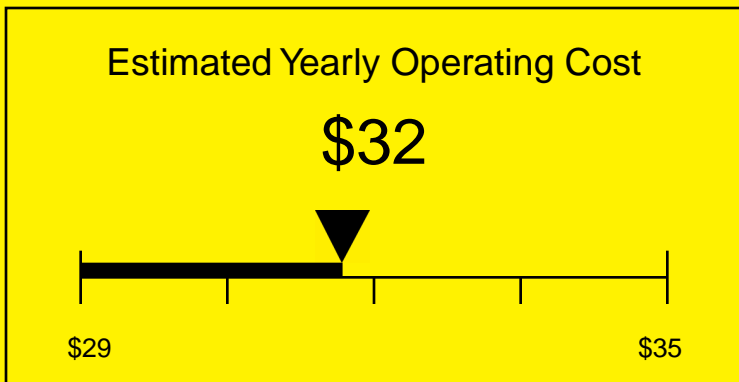

# ENERGYGUIDE

FREEZER  
Defrost: Manual

FS408BL7FRADA  
2.8 Cubic Feet

Compare the energy use of this product with others  
before you buy

Your cost will depend on your utility rates

Based on a 2007 U.S. Government national average cost of 10.65 cents per kWh for electricity. Your actual operating cost will vary depending on your local utility rates and your use of the product.