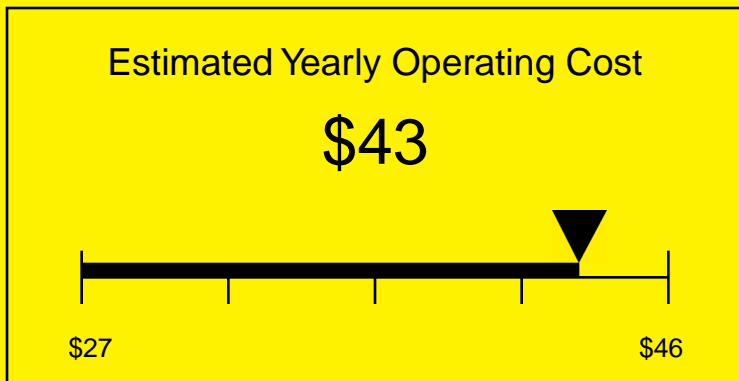

ENERGYGUIDE

REFRIGERATOR
Defrost: Automatic

FF7LBDPL
5.5 Cubic Feet

Compare the energy use of this product with others
before you buy

Your cost will depend on your utility rates

Based on a 2007 U.S. Government national average cost of 10.65 cents per kWh for electricity. Your actual operating cost will vary depending on your local utility rates and your use of the product.