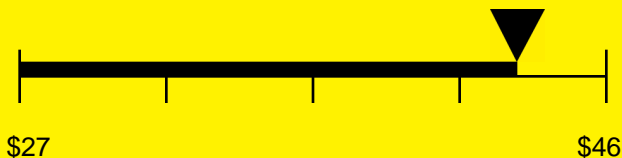

# ENERGYGUIDE

REFRIGERATOR  
Defrost: Automatic

FF7LBLESSADA  
5.5 Cubic Feet

Compare the energy use of this product with others  
before you buy

Estimated Yearly Operating Cost

**\$43**

**405kWh**

Estimated Yearly Electricity Use

Your cost will depend on your utility rates

Based on a 2007 U.S. Government national average cost of 10.65 cents per kWh for electricity. Your actual operating cost will vary depending on your local utility rates and your use of the product.