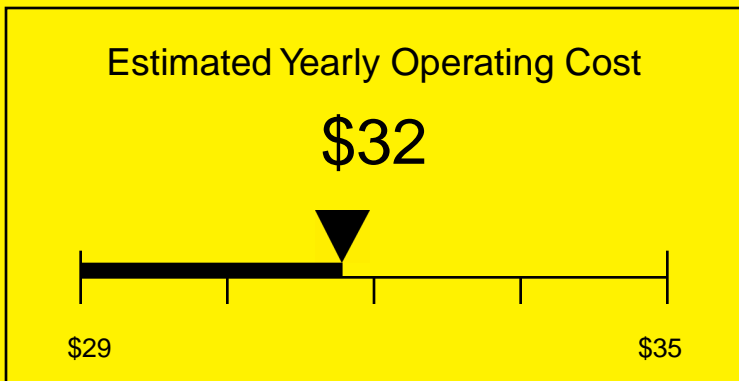

ENERGYGUIDE

FREEZER
Defrost: Manual

FS408BL7DPLADA
2.8 Cubic Feet

Compare the energy use of this product with others
before you buy

Your cost will depend on your utility rates

Based on a 2007 U.S. Government national average cost of 10.65 cents per kWh for electricity. Your actual operating cost will vary depending on your local utility rates and your use of the product.