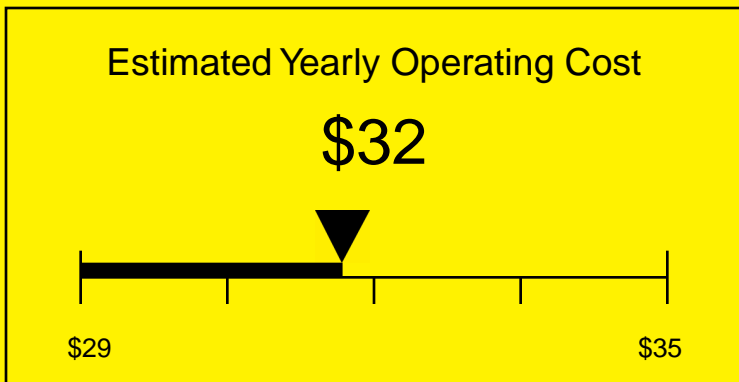

# ENERGYGUIDE

FREEZER  
Defrost: Manual

FS408BL7DPL  
2.8 Cubic Feet

Compare the energy use of this product with others  
before you buy

Your cost will depend on your utility rates

Based on a 2007 U.S. Government national average cost of 10.65 cents per kWh for electricity. Your actual operating cost will vary depending on your local utility rates and your use of the product.