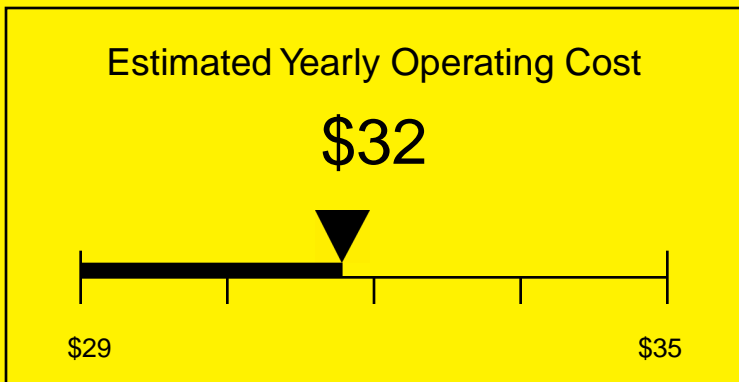

ENERGYGUIDE

FREEZER
Defrost: Manual

FS408BL7CSSADA
2.8 Cubic Feet

Compare the energy use of this product with others
before you buy

Your cost will depend on your utility rates

Based on a 2007 U.S. Government national average cost of 10.65 cents per kWh for electricity. Your actual operating cost will vary depending on your local utility rates and your use of the product.