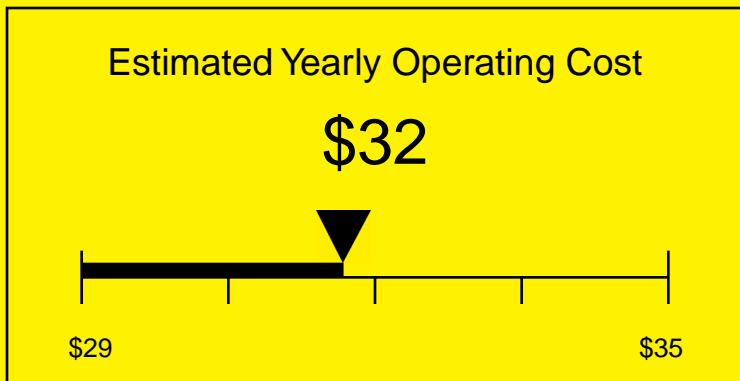

ENERGYGUIDE

FREEZER
Defrost: Manual

FS408BL7CSS
2.8 Cubic Feet

Compare the energy use of this product with others
before you buy

Your cost will depend on your utility rates

Based on a 2007 U.S. Government national average cost of 10.65 cents per kWh for electricity. Your actual operating cost will vary depending on your local utility rates and your use of the product.