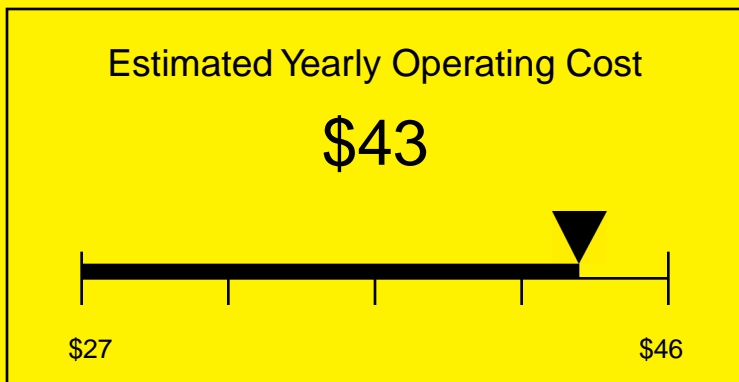

# ENERGYGUIDE

REFRIGERATOR  
Defrost: Automatic

FF7LBLBISSHHADA  
5.5 Cubic Feet

Compare the energy use of this product with others  
before you buy

Your cost will depend on your utility rates

Based on a 2007 U.S. Government national average cost of 10.65 cents per kWh for electricity. Your actual operating cost will vary depending on your local utility rates and your use of the product.