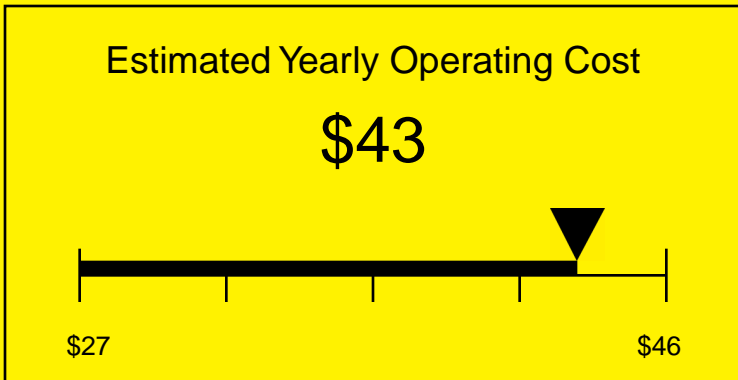

ENERGYGUIDE

REFRIGERATOR
Defrost: Automatic

FF7LBLBIFADA
5.5 Cubic Feet

Compare the energy use of this product with others
before you buy

Your cost will depend on your utility rates

Based on a 2007 U.S. Government national average cost of 10.65 cents per kWh for electricity. Your actual operating cost will vary depending on your local utility rates and your use of the product.