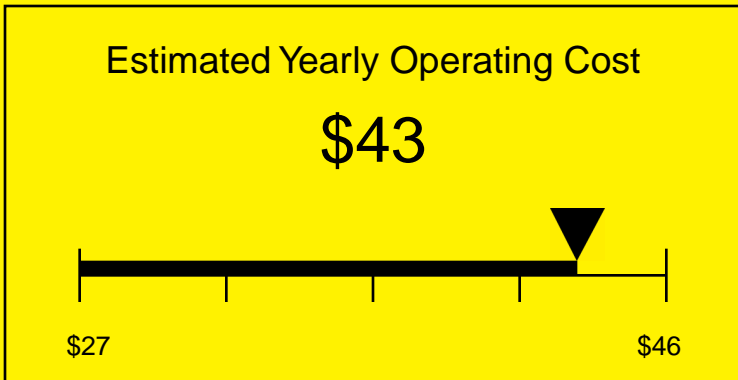

ENERGYGUIDE

REFRIGERATOR
Defrost: Automatic

FF7LBLBIFRADA
5.5 Cubic Feet

Compare the energy use of this product with others
before you buy

405kWh

Estimated Yearly Electricity Use

Your cost will depend on your utility rates

Based on a 2007 U.S. Government national average cost of 10.65 cents per kWh for electricity. Your actual operating cost will vary depending on your local utility rates and your use of the product.