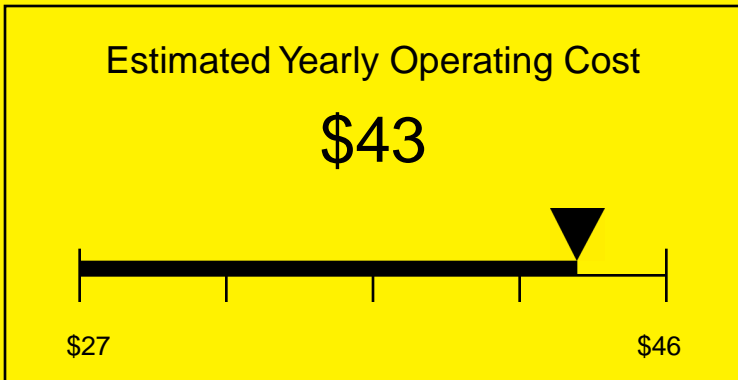

ENERGYGUIDE

REFRIGERATOR
Defrost: Automatic

FF7LBLBIDPL
5.5 Cubic Feet

Compare the energy use of this product with others
before you buy

Your cost will depend on your utility rates

Based on a 2007 U.S. Government national average cost of 10.65 cents per kWh for electricity. Your actual operating cost will vary depending on your local utility rates and your use of the product.