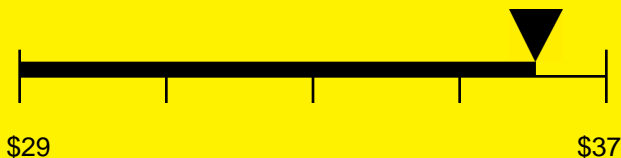

ENERGYGUIDE

REFRIGERATOR-FREEZER
Defrost: Manual

CM4057SSTBADA
4.1 Cubic Feet

Compare the energy use of this product with others
before you buy

Estimated Yearly Operating Cost

\$36

339kWh

Estimated Yearly Electricity Use

Your cost will depend on your utility rates

Based on a 2007 U.S. Government national average cost of 10.65 cents per kWh for electricity. Your actual operating cost will vary depending on your local utility rates and your use of the product.