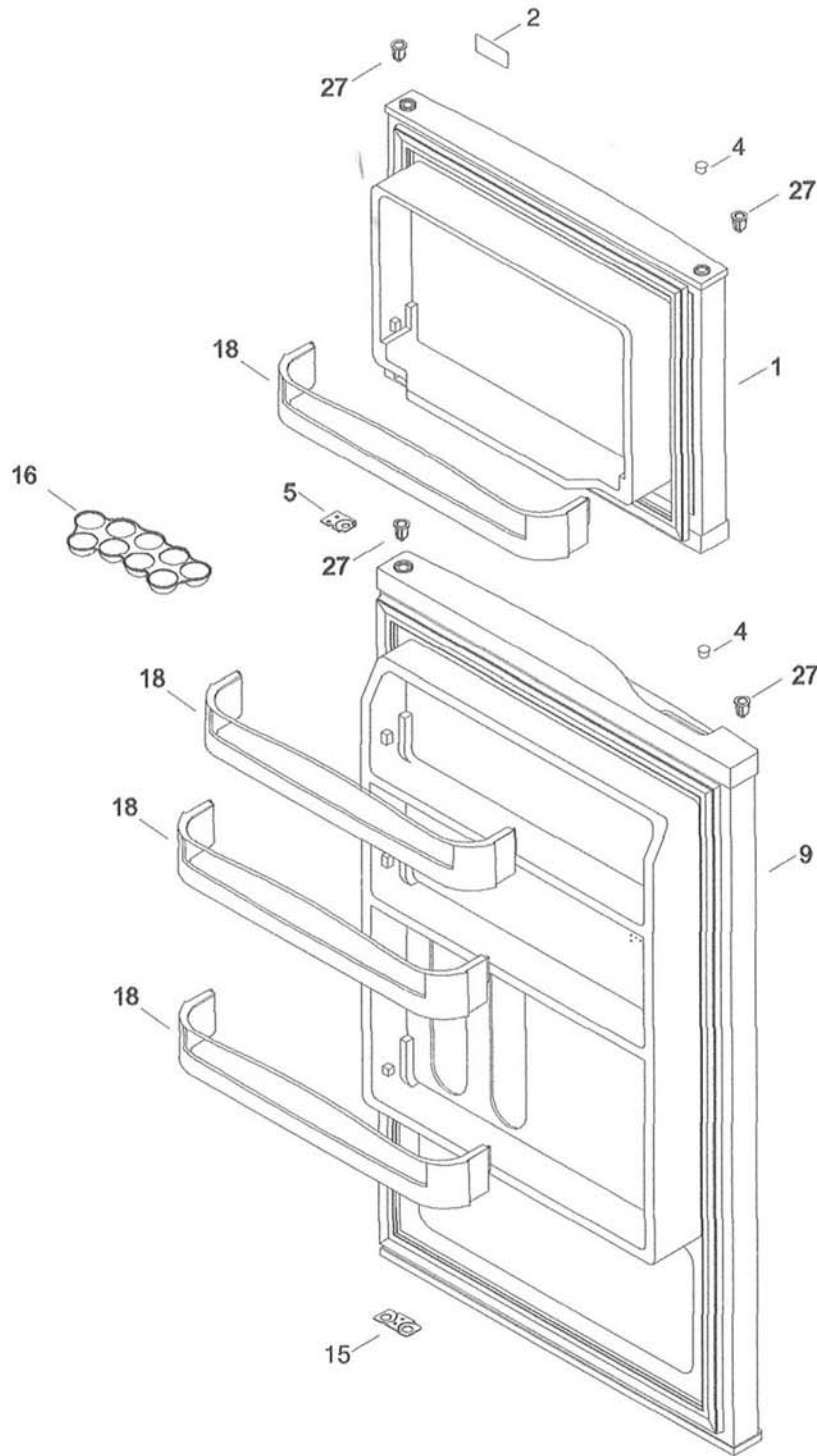

PARTES PARA PUERTA/DOOR PARTS

FF1062W