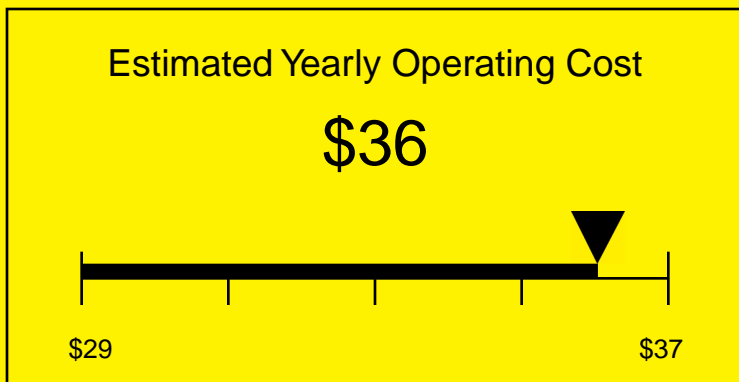

# ENERGYGUIDE

REFRIGERATOR-FREEZER  
Defrost: Manual

CM4057SSTB  
4.1 Cubic Feet

Compare the energy use of this product with others  
before you buy

Your cost will depend on your utility rates

Based on a 2007 U.S. Government national average cost of 10.65 cents per kWh for electricity. Your actual operating cost will vary depending on your local utility rates and your use of the product.