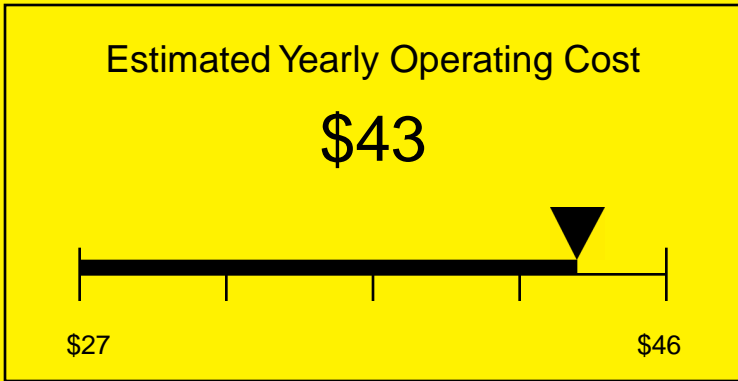

# ENERGYGUIDE

REFRIGERATOR  
Defrost: Automatic

FF7LBISSHHADA  
5.5 Cubic Feet

Compare the energy use of this product with others  
before you buy

**405kWh**

Estimated Yearly Electricity Use

Your cost will depend on your utility rates

Based on a 2007 U.S. Government national average cost of 10.65 cents per kWh for electricity. Your actual operating cost will vary depending on your local utility rates and your use of the product.