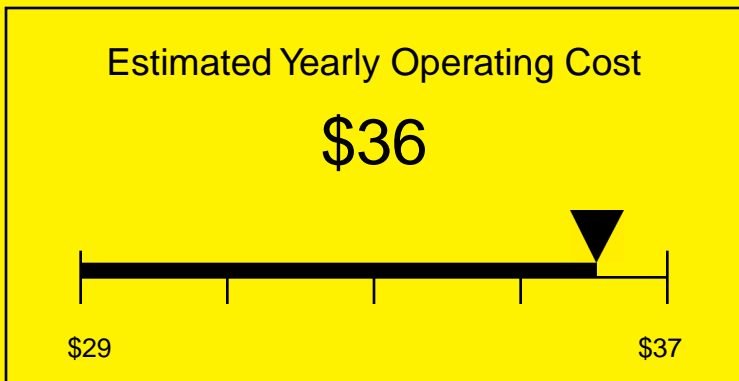

ENERGYGUIDE

REFRIGERATOR-FREEZER
Defrost: Manual

CM4057SSHVADA
4.1 Cubic Feet

Compare the energy use of this product with others
before you buy

Your cost will depend on your utility rates

Based on a 2007 U.S. Government national average cost of 10.65 cents per kWh for electricity. Your actual operating cost will vary depending on your local utility rates and your use of the product.