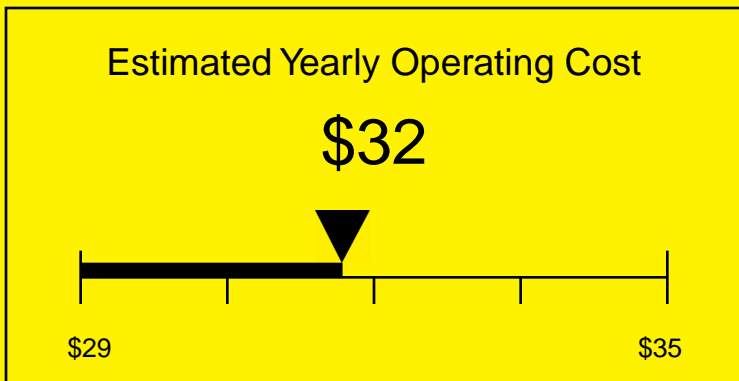

ENERGYGUIDE

FREEZER
Defrost: Manual

FS407LXSSTBADA
2.8 Cubic Feet

Compare the energy use of this product with others
before you buy

Your cost will depend on your utility rates

Based on a 2007 U.S. Government national average cost of 10.65 cents per kWh for electricity. Your actual operating cost will vary depending on your local utility rates and your use of the product.