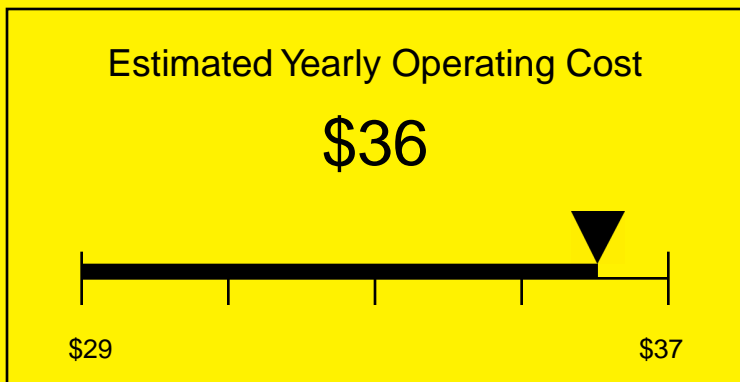

ENERGYGUIDE

REFRIGERATOR-FREEZER
Defrost: Manual

CM4057IFADA
4.1 Cubic Feet

Compare the energy use of this product with others
before you buy

Your cost will depend on your utility rates

Based on a 2007 U.S. Government national average cost of 10.65 cents per kWh for electricity. Your actual operating cost will vary depending on your local utility rates and your use of the product.