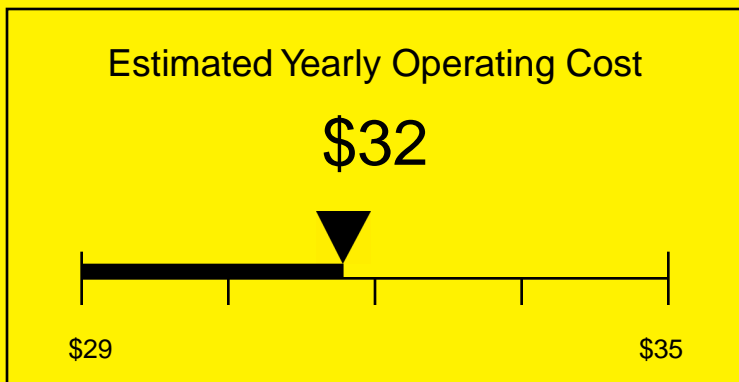

ENERGYGUIDE

FREEZER
Defrost: Manual

FS407LXSSTB
2.8 Cubic Feet

Compare the energy use of this product with others
before you buy

Your cost will depend on your utility rates

Based on a 2007 U.S. Government national average cost of 10.65 cents per kWh for electricity. Your actual operating cost will vary depending on your local utility rates and your use of the product.