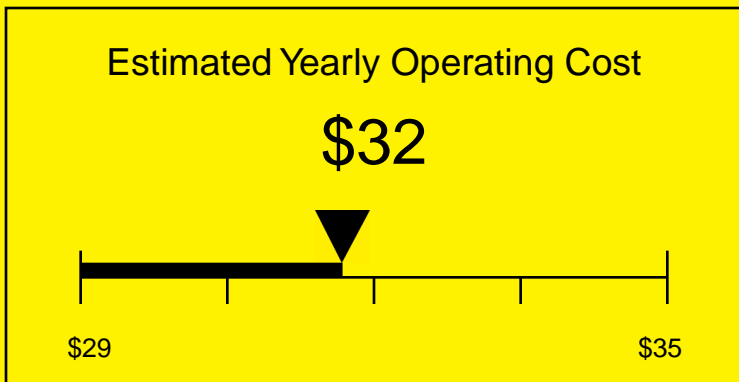

ENERGYGUIDE

FREEZER
Defrost: Manual

FS407LXSSHVADA
2.8 Cubic Feet

Compare the energy use of this product with others
before you buy

298kWh

Estimated Yearly Electricity Use

Your cost will depend on your utility rates

Based on a 2007 U.S. Government national average cost of 10.65 cents per kWh for electricity. Your actual operating cost will vary depending on your local utility rates and your use of the product.