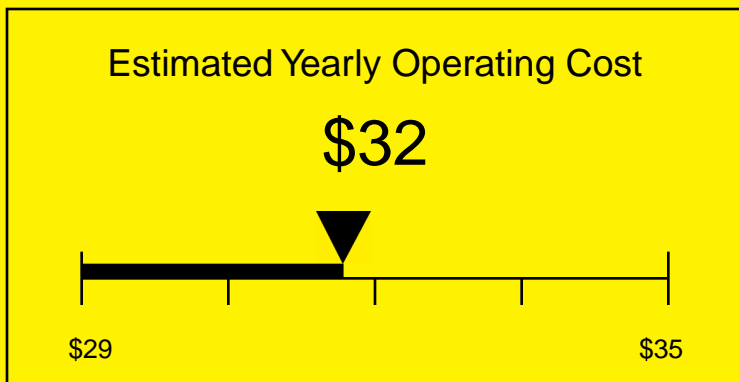

ENERGYGUIDE

FREEZER
Defrost: Manual

FS407LXSSHV
2.8 Cubic Feet

Compare the energy use of this product with others
before you buy

Your cost will depend on your utility rates

Based on a 2007 U.S. Government national average cost of 10.65 cents per kWh for electricity. Your actual operating cost will vary depending on your local utility rates and your use of the product.