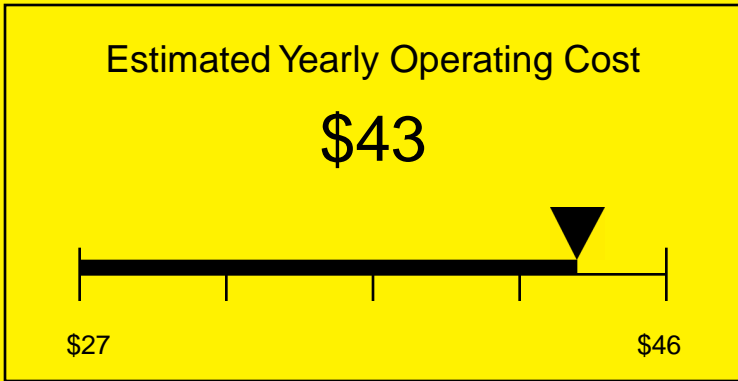

ENERGYGUIDE

REFRIGERATOR
Defrost: Automatic

FF7LBIIFADA
5.5 Cubic Feet

Compare the energy use of this product with others
before you buy

Your cost will depend on your utility rates

Based on a 2007 U.S. Government national average cost of 10.65 cents per kWh for electricity. Your actual operating cost will vary depending on your local utility rates and your use of the product.