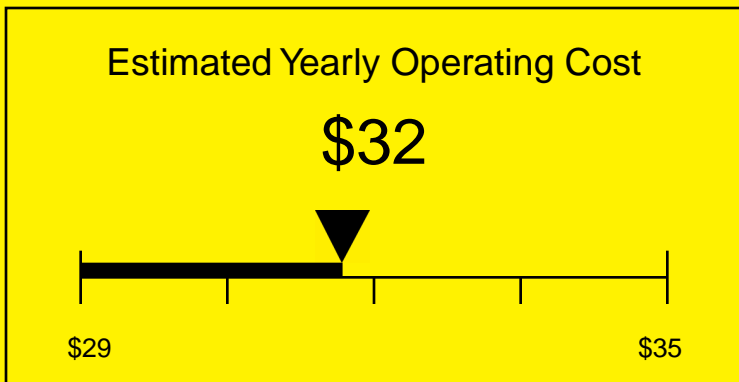

# ENERGYGUIDE

FREEZER  
Defrost: Manual

FS407LXSSHHADA  
2.8 Cubic Feet

Compare the energy use of this product with others  
before you buy

Your cost will depend on your utility rates

Based on a 2007 U.S. Government national average cost of 10.65 cents per kWh for electricity. Your actual operating cost will vary depending on your local utility rates and your use of the product.