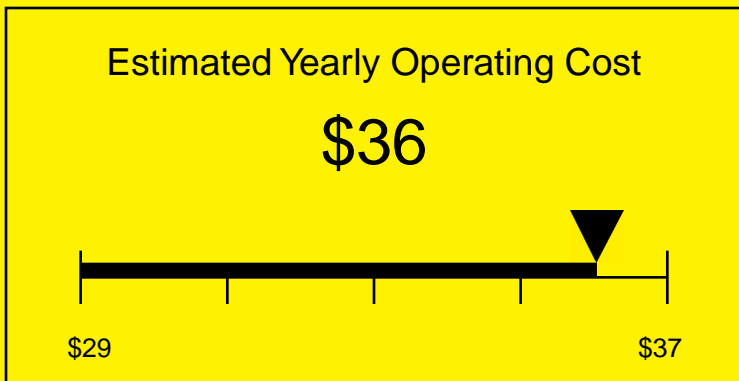

# ENERGYGUIDE

REFRIGERATOR-FREEZER  
Defrost: Manual

CM4057IF  
4.1 Cubic Feet

Compare the energy use of this product with others  
before you buy

Your cost will depend on your utility rates

Based on a 2007 U.S. Government national average cost of 10.65 cents per kWh for electricity. Your actual operating cost will vary depending on your local utility rates and your use of the product.