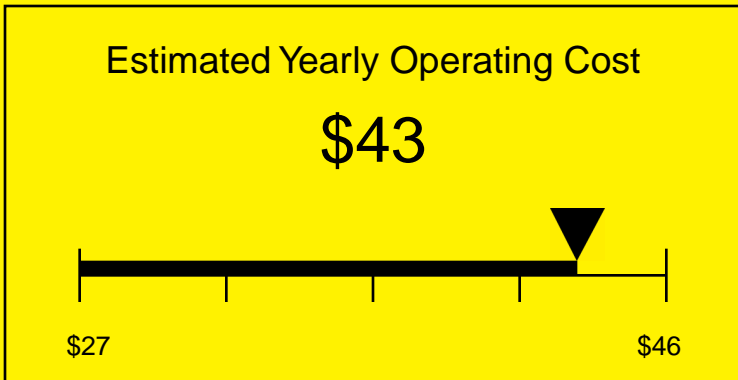

ENERGYGUIDE

REFRIGERATOR
Defrost: Automatic

FF7LBIFRADA
5.5 Cubic Feet

Compare the energy use of this product with others
before you buy

Your cost will depend on your utility rates

Based on a 2007 U.S. Government national average cost of 10.65 cents per kWh for electricity. Your actual operating cost will vary depending on your local utility rates and your use of the product.