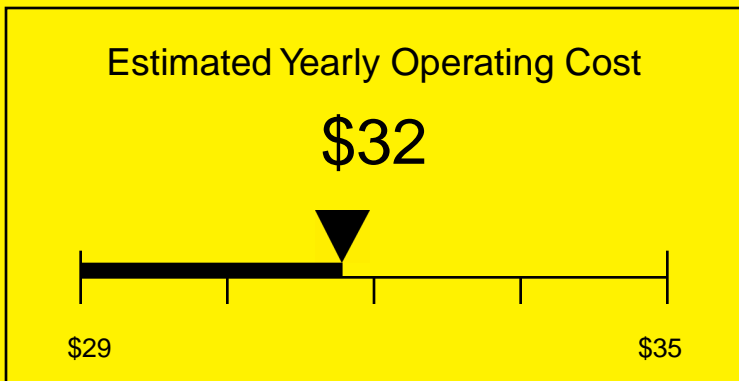

ENERGYGUIDE

FREEZER
Defrost: Manual

FS407LXSSHH
2.8 Cubic Feet

Compare the energy use of this product with others
before you buy

Your cost will depend on your utility rates

Based on a 2007 U.S. Government national average cost of 10.65 cents per kWh for electricity. Your actual operating cost will vary depending on your local utility rates and your use of the product.