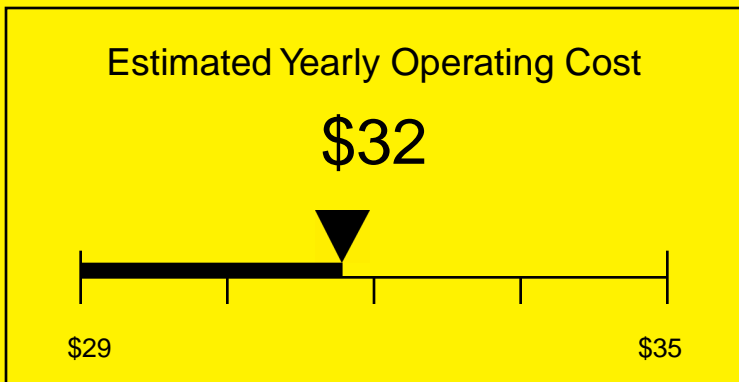

ENERGYGUIDE

FREEZER
Defrost: Manual

FS407LXCSSADA
2.8 Cubic Feet

Compare the energy use of this product with others
before you buy

Your cost will depend on your utility rates

Based on a 2007 U.S. Government national average cost of 10.65 cents per kWh for electricity. Your actual operating cost will vary depending on your local utility rates and your use of the product.