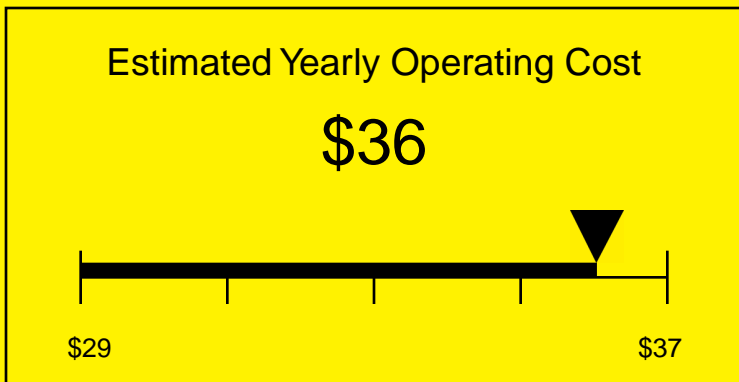

ENERGYGUIDE

REFRIGERATOR-FREEZER
Defrost: Manual

CM4057FRADA
4.1 Cubic Feet

Compare the energy use of this product with others
before you buy

Your cost will depend on your utility rates

Based on a 2007 U.S. Government national average cost of 10.65 cents per kWh for electricity. Your actual operating cost will vary depending on your local utility rates and your use of the product.