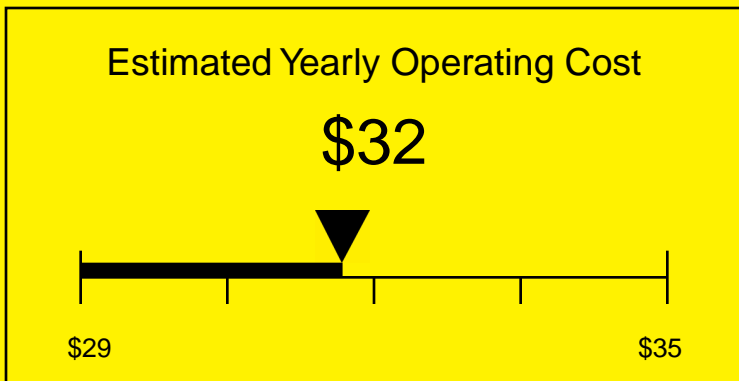

# ENERGYGUIDE

FREEZER  
Defrost: Manual

FS407LXBISSTBADA  
2.8 Cubic Feet

Compare the energy use of this product with others  
before you buy

Your cost will depend on your utility rates

Based on a 2007 U.S. Government national average cost of 10.65 cents per kWh for electricity. Your actual operating cost will vary depending on your local utility rates and your use of the product.