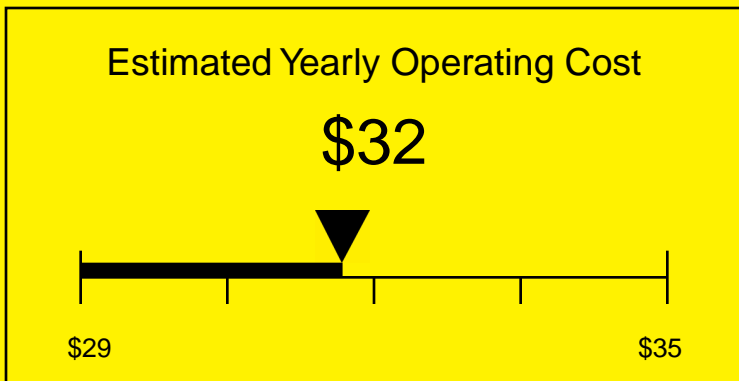

ENERGYGUIDE

FREEZER
Defrost: Manual

FS407LXBISSTB
2.8 Cubic Feet

Compare the energy use of this product with others
before you buy

Your cost will depend on your utility rates

Based on a 2007 U.S. Government national average cost of 10.65 cents per kWh for electricity. Your actual operating cost will vary depending on your local utility rates and your use of the product.