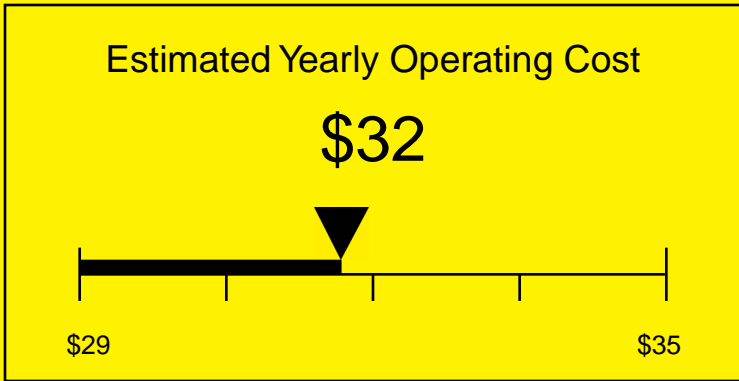

# ENERGYGUIDE

FREEZER  
Defrost: Manual

FS407LXBISSHVADA  
2.8 Cubic Feet

Compare the energy use of this product with others  
before you buy

Your cost will depend on your utility rates

Based on a 2007 U.S. Government national average cost of 10.65 cents per kWh for electricity. Your actual operating cost will vary depending on your local utility rates and your use of the product.