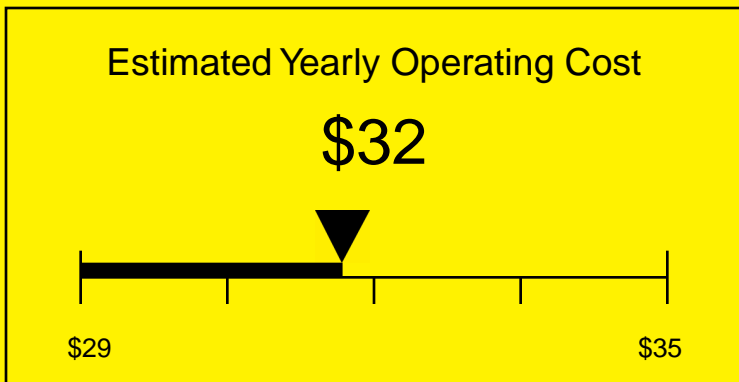

ENERGYGUIDE

FREEZER
Defrost: Manual

FS407LXBISSHV
2.8 Cubic Feet

Compare the energy use of this product with others
before you buy

Your cost will depend on your utility rates

Based on a 2007 U.S. Government national average cost of 10.65 cents per kWh for electricity. Your actual operating cost will vary depending on your local utility rates and your use of the product.