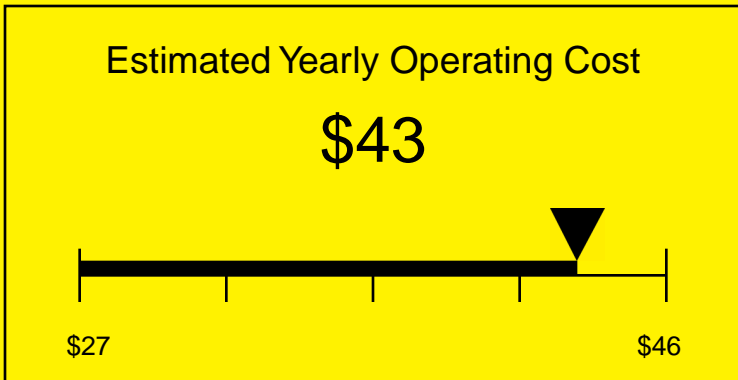

ENERGYGUIDE

REFRIGERATOR
Defrost: Automatic

FF7FRADA
5.5 Cubic Feet

Compare the energy use of this product with others
before you buy

Your cost will depend on your utility rates

Based on a 2007 U.S. Government national average cost of 10.65 cents per kWh for electricity. Your actual operating cost will vary depending on your local utility rates and your use of the product.