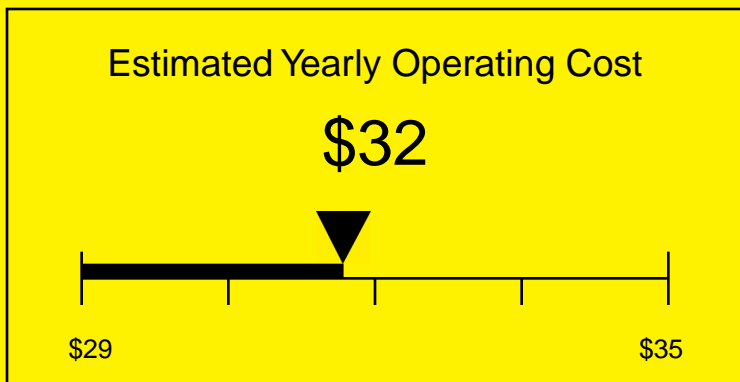

ENERGYGUIDE

FREEZER
Defrost: Manual

FS407LXBISHHADA
2.8 Cubic Feet

Compare the energy use of this product with others
before you buy

Your cost will depend on your utility rates

Based on a 2007 U.S. Government national average cost of 10.65 cents per kWh for electricity. Your actual operating cost will vary depending on your local utility rates and your use of the product.