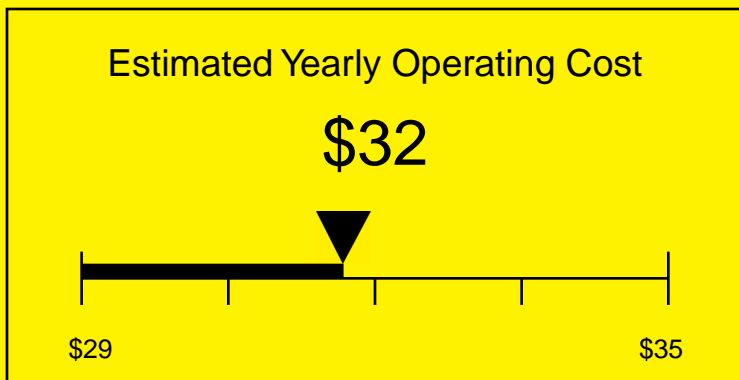

ENERGYGUIDE

FREEZER
Defrost: Manual

FS407LXBISHH
2.8 Cubic Feet

Compare the energy use of this product with others
before you buy

Your cost will depend on your utility rates

Based on a 2007 U.S. Government national average cost of 10.65 cents per kWh for electricity. Your actual operating cost will vary depending on your local utility rates and your use of the product.